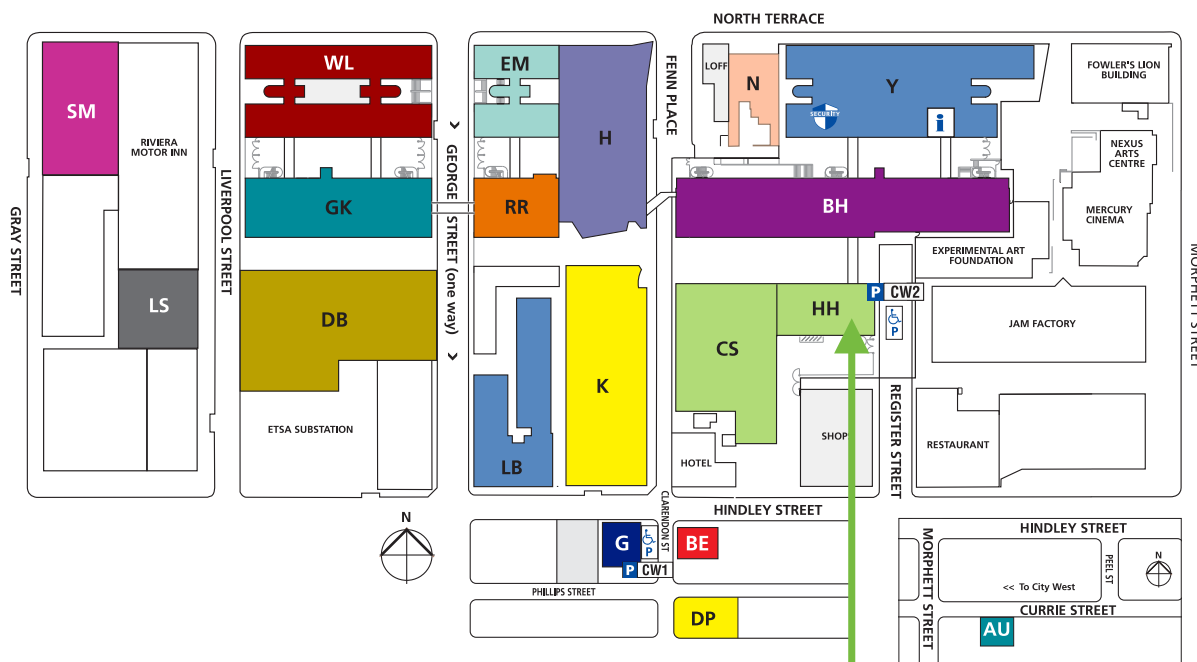

Map A

### Building legend

<b>AU</b>	101 Currie Street
<b>BE</b>	189 Hindley Street
<b>BH</b>	Barbara Hanrahan Building
<b>CS</b>	Catherine Helen Spence Building
<b>DB</b>	Dorrit Black Building
<b>DP</b>	David Pank Building
<b>EM</b>	Elton Mayo Building
<b>G</b>	Child Care Centre
<b>GK</b>	Sir George Kingston Building
<b>H</b>	Hawke Building
<b>HH</b>	Sir Hans Heysen Building
<b>K</b>	Kaurna Building
<b>LB</b>	Law Building
<b>LS</b>	Liverpool Street Studios
<b>N</b>	West Bar
<b>RR</b>	Rowland Rees Building
<b>SM</b>	27-29 North Terrace
<b>WL</b>	Way Lee Building
<b>Y</b>	Yungondi Building

**AMSSC is here in  
 HH3-08 and HH3-09  
 (Sir Hans Heysen Building)**

	Location
Allan Scott Auditorium	H
Anne & Gordon Samstag Museum of Art	H
Australia Post	Y
Bob Hawke Prime Ministerial Centre	H
Bob Hawke Prime Ministerial Library	H
Bookshop	BH
Bradley Forum	H
Cafe	K
Cafeteria	BH
Campus Central	Y
Chancellery	H
Child Care Centre (221 Hindley Street)	G
Computer Barn	BH, CS
Computer Pools	CS, GK
CRC for Irrigation Futures	WL
CRC for Sustainable Tourism	EM
David Unaipon Collage of Indigenous Education and Research	Y
Division of Business	
Division Office	DP
Transnational Support Services (189 Hindley Street)	Y
Division of Education, Arts and Social Sciences	Y
Ehrenberg-Bass Institute for Marketing Science	GK, Y
Facilities Management Unit (101 Currie Street)	AU
Finance Unit (101 Currie Street)	AU
FM Assist	Y
Human Resources Unit (101 Currie Street)	AU
OHS&W Services	AU
Indigenous Student Services	Y
International & Prospective Students Office	AU
International Graduate School of Business (IGSB)	WL
International Students Common Room	BH, HH